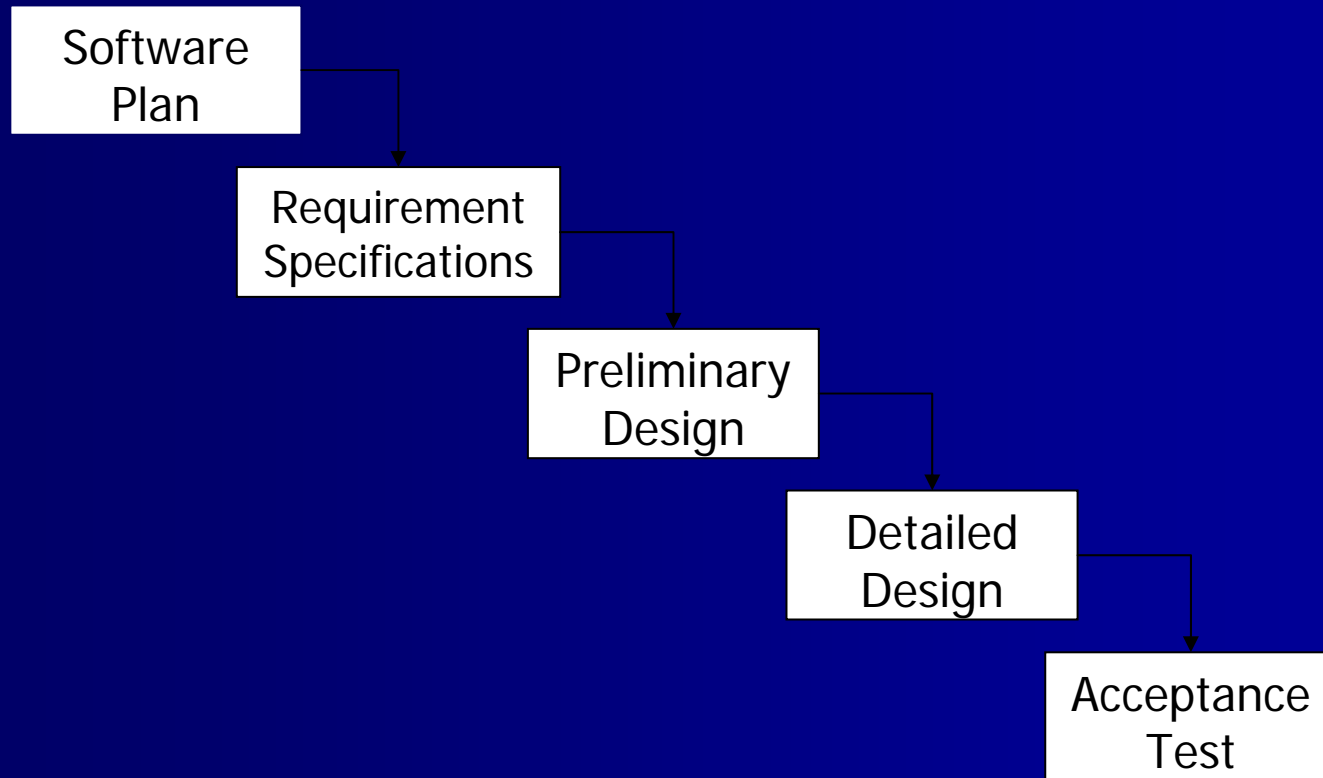

Linear Sequential Model