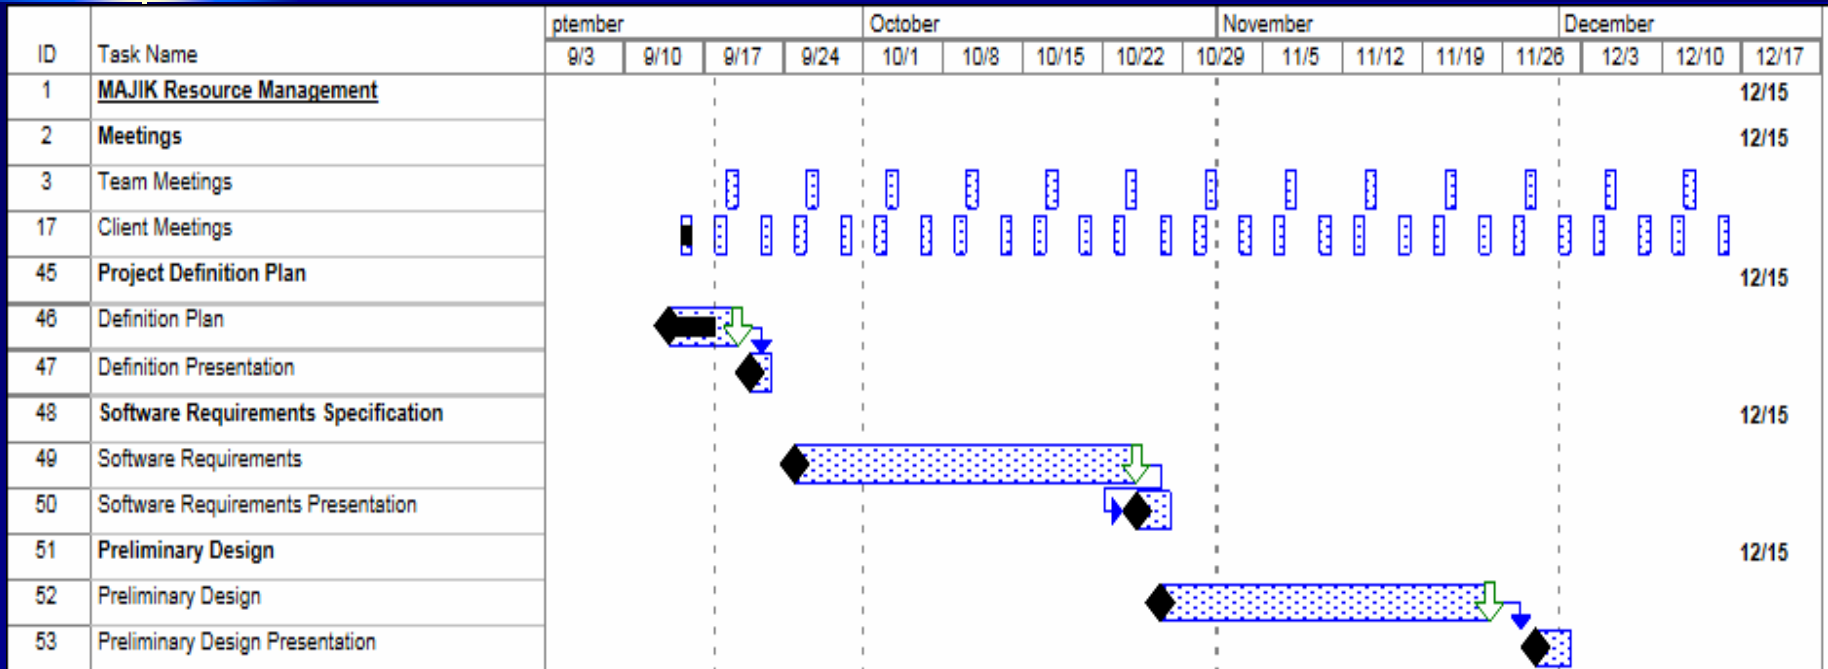

Problem Definition

- Information source for network devices
- Coordinate network device info graphically
- Web based network mapping tool

Justification & Goals

- Gather information quickly and easily
- Graphical view of the floor plans
- Extensible software

Linear Sequential Model

Schedule

Supporting Documentation

- Software Requirements Specifications
 - Documents: October 23, 2006
 - Presentation: October 25, 2006

- Preliminary Design
 - Documents: November 27, 2006
 - Presentation: November 29, 2006