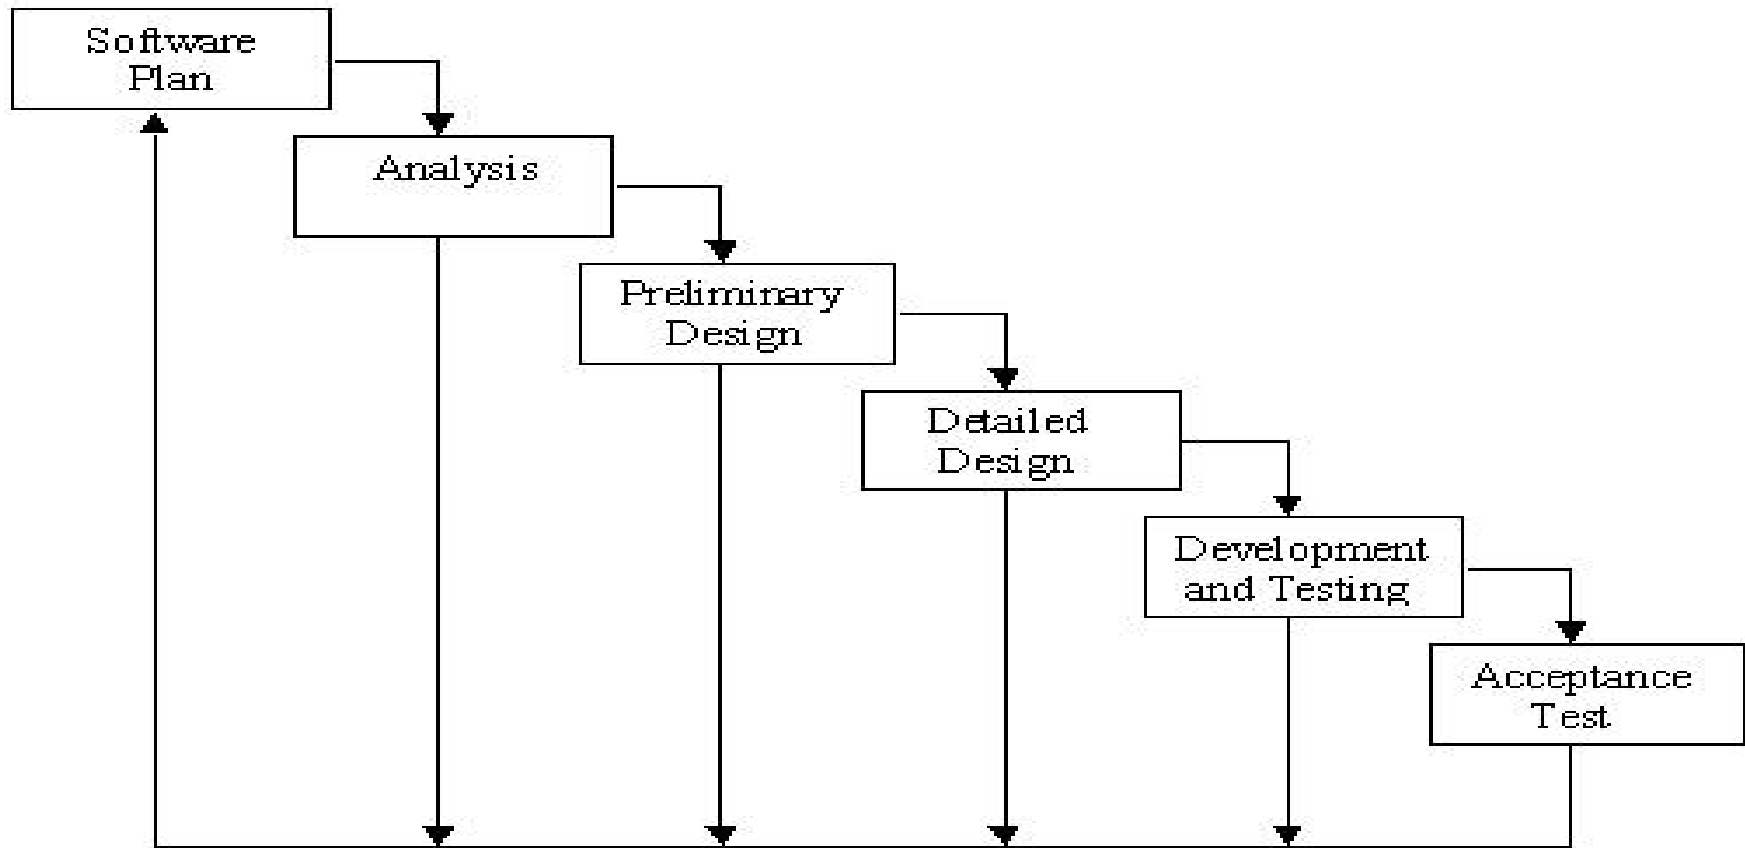

Siena College Webmaster

Please contact webmaster@siena.edu for questions regarding this page.

Last Modified: 10/10/2003

Siena College 2003 © - [Disclaimer](#)

Data Flow Diagrams

Context Diagram

Functional Requirements

- Freshman
- Returning students
- Administrator

Gantt Chart

Let's Make a Match
Time Line of Events (Fall Semester)

Linear Sequential Model

A Look Ahead

- November 4, 2003
 - Preliminary Design Document delivered
- December 3, 2003
 - Preliminary Design Presentation