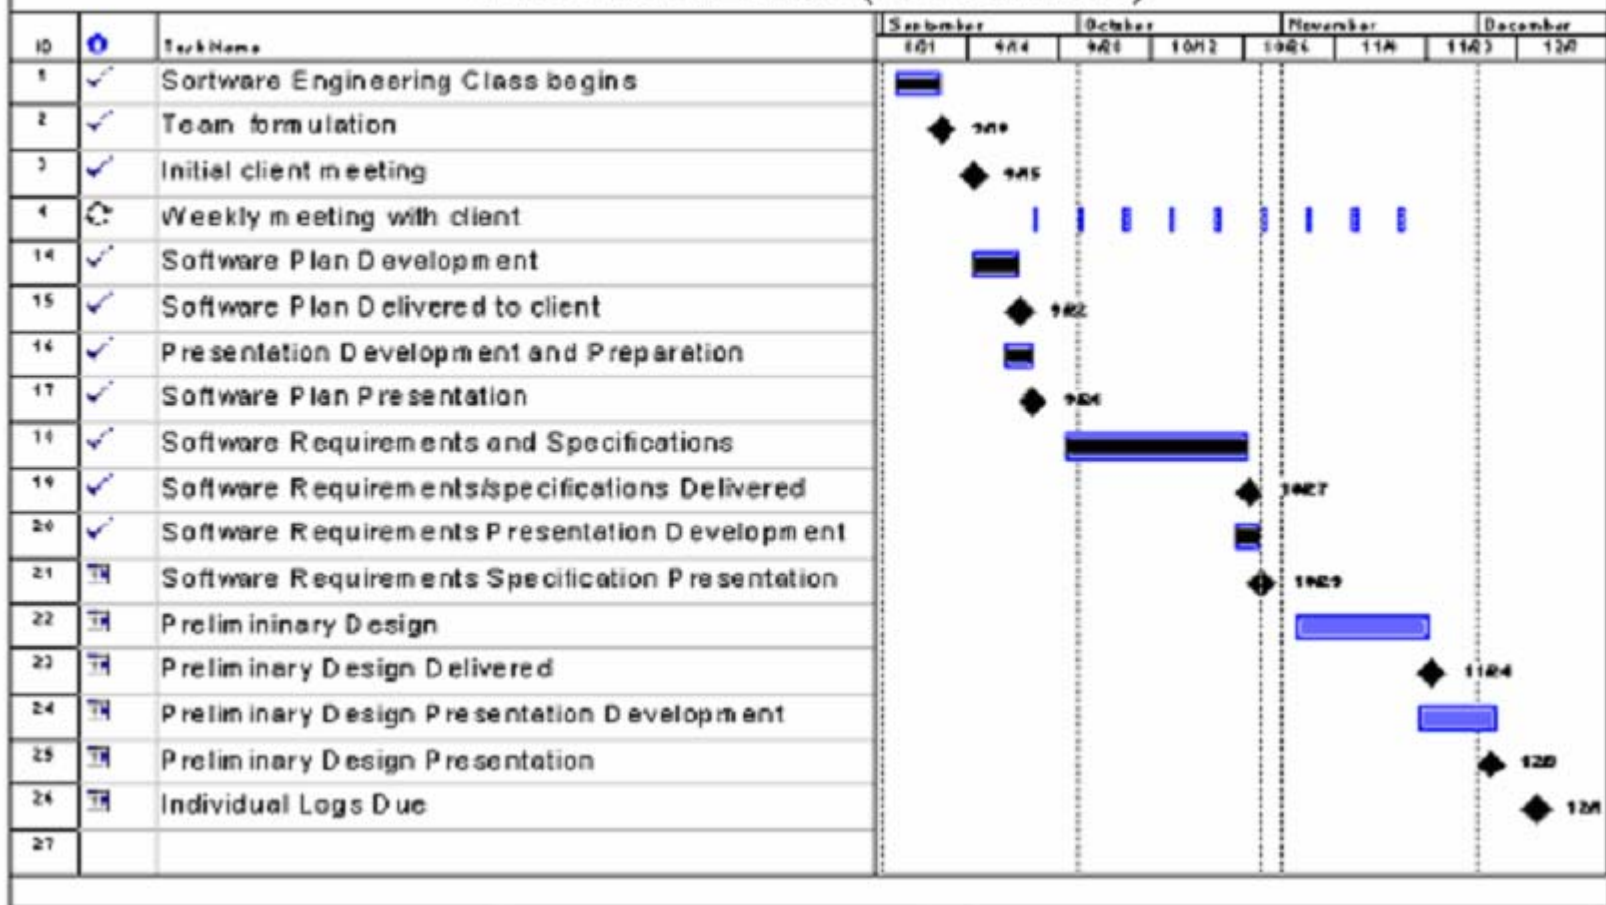

- Freshman
- Returning students
- Administrator

Gantt Chart

Let's Make a Match
Time Line of Events (Fall Semester)

Linear Sequential Model

A Look Ahead

- November 4, 2003
 - Preliminary Design Document delivered
- December 3, 2003
 - Preliminary Design Presentation