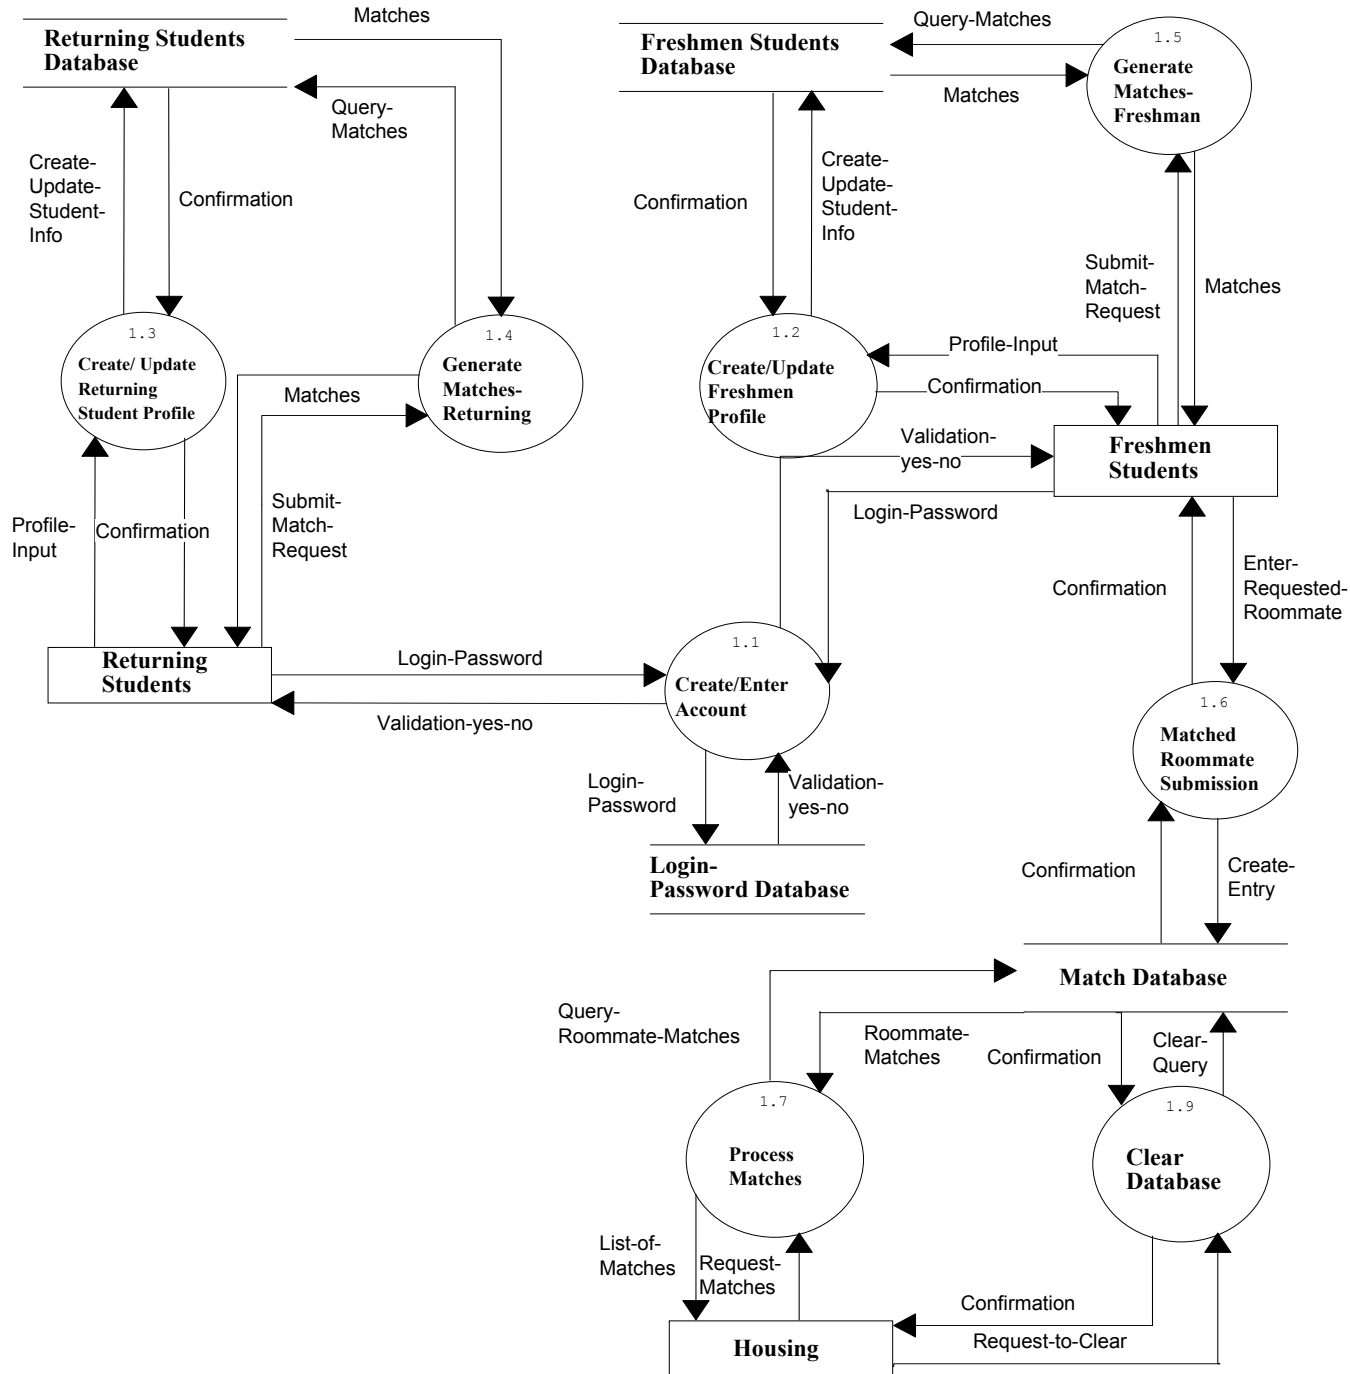

Siena College Webmaster

Please contact webmaster@siena.edu for questions regarding this page.

Last Modified: 10/10/2003

Siena College 2003 © - [Disclaimer](#)

Data Flow Diagrams

Context Diagram

Functional Requirements

- Freshman
- Returning students
- Administrator

Gantt Chart

Let's Make a Match
Time Line of Events (Fall Semester)

Linear Sequential Model

A Look Ahead

- November 4, 2003
 - Preliminary Design Document delivered
- December 3, 2003
 - Preliminary Design Presentation