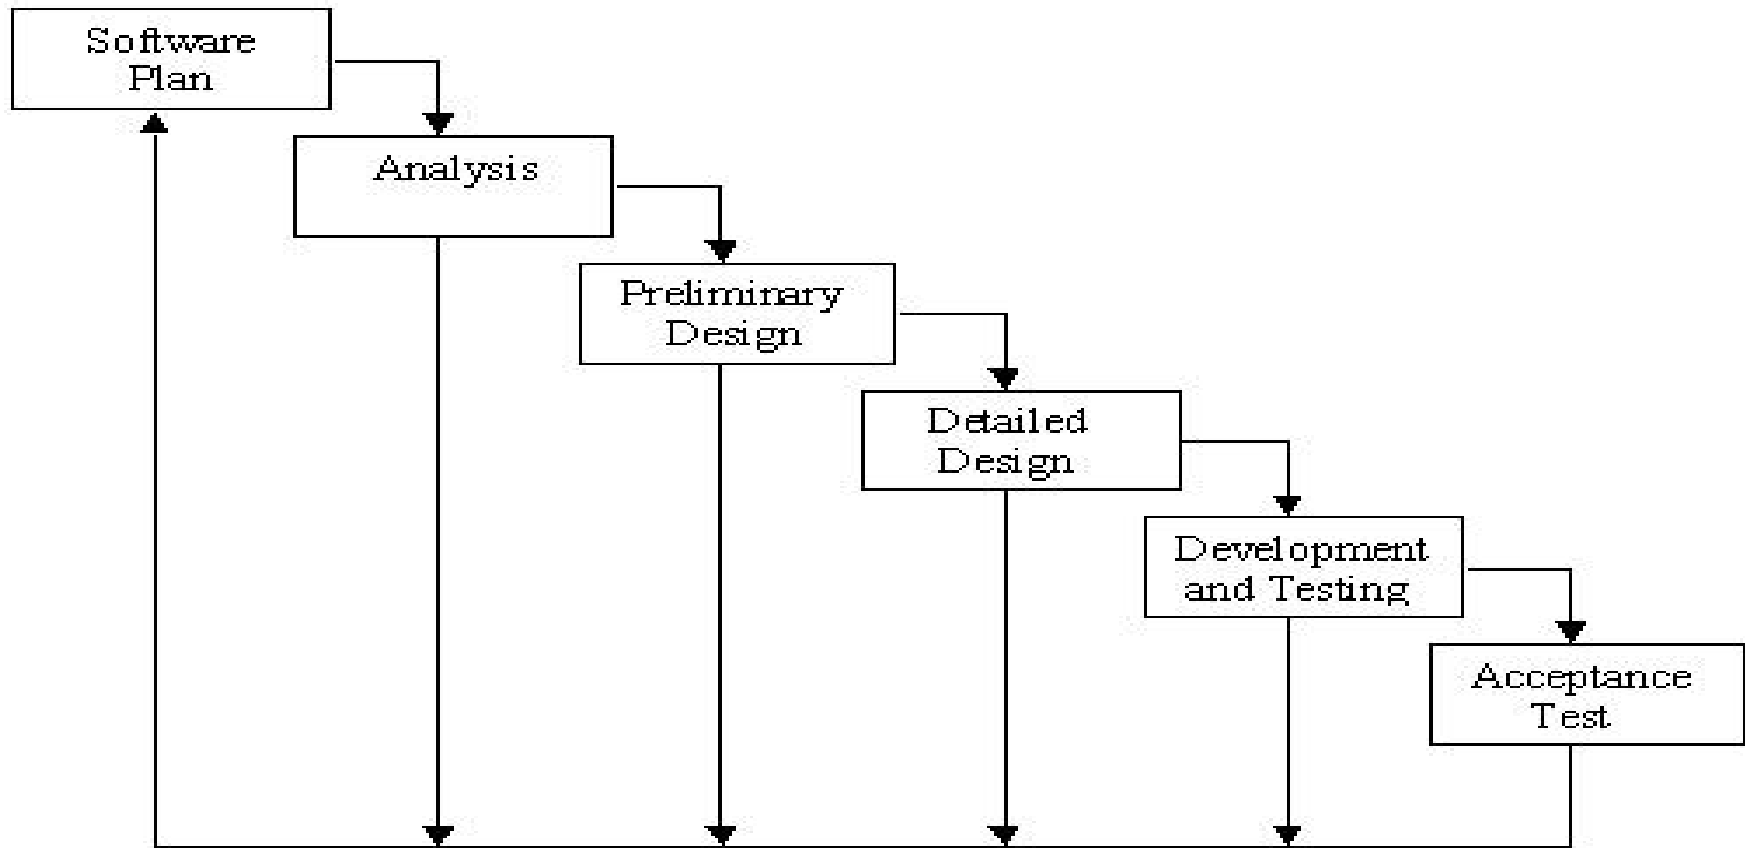

Production Environment

- Linux server
- Apache web server
- PHP server side scripting
- MySQL / Oracle

Development Environment

- Windows XP
- Windows NT

Gantt Chart

Appendix B
Falcon Enterprises
Let's Make a Match
Time Line of Events (Fall and Spring Semesters)

Falcon Enterprises - 89 - Preliminary Design

Linear Sequential Model

A Look Ahead

- February 14, 2004
 - Detailed Design Document delivered
- February 16, 2004
 - Detailed Design Presentation
- April 10, 2004
 - Acceptance Test Document delivered
- April 14, 2004
 - Acceptance Test Presentation