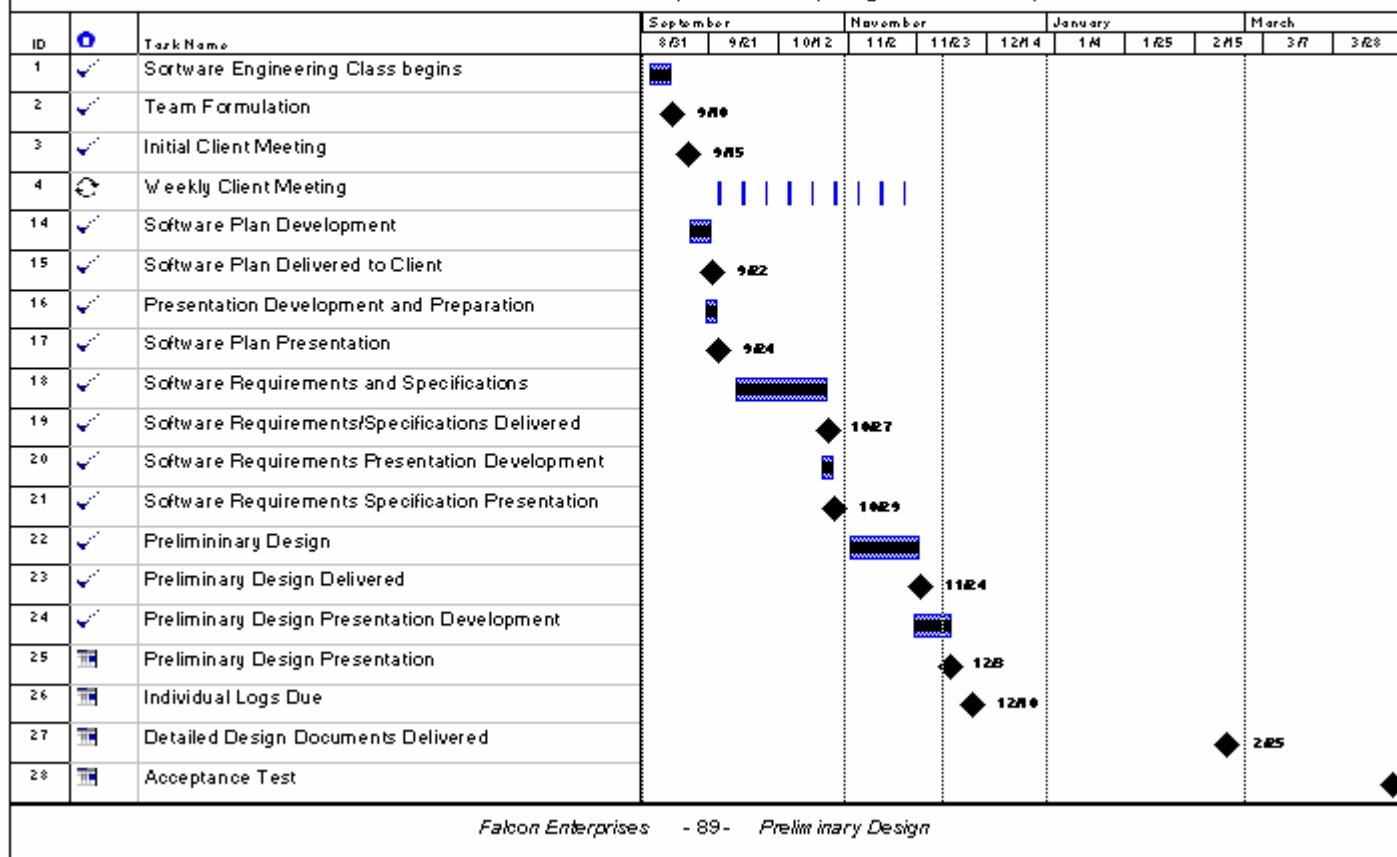

Production Environment

- Linux server
- Apache web server
- PHP server side scripting
- MySQL / Oracle

Development Environment

- Windows XP
- Windows NT

Gantt Chart

Appendix B
Falcon Enterprises
Let's Make a Match
Time Line of Events (Fall and Spring Semesters)